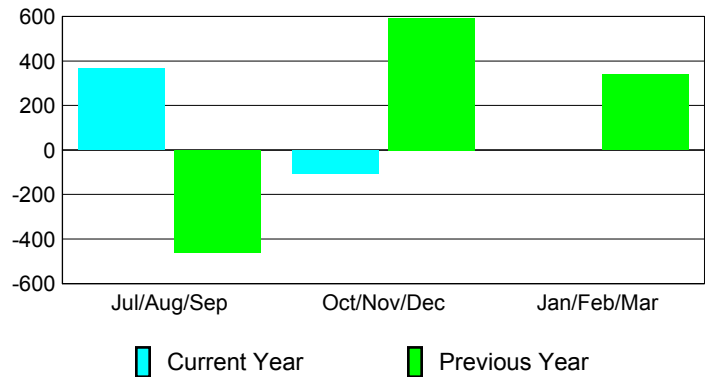

Membership Results
2012-2013

Membership
2011-2012

Month	Net Memb Goal	Actual New Memb	Actual Dropped Memb	Gain/Loss of Memb	Gain/Loss of Memb
Jul/Aug/Sep		2656	-2291	365	-462
Oct/Nov/Dec		743	-848	-105	593
Jan/Feb/Mar					340
Totals		3399	-3139	260	471

Membership Results 2012-2013

Goal, New, Dropped, Gain/Loss

Comparison of Membership Gain/Loss

Current Year Compared to the Previous Year

Gender Comparison 2012-2013

Jul/Aug/Sep

Oct/Nov/Dec

Jan/Feb/Mar