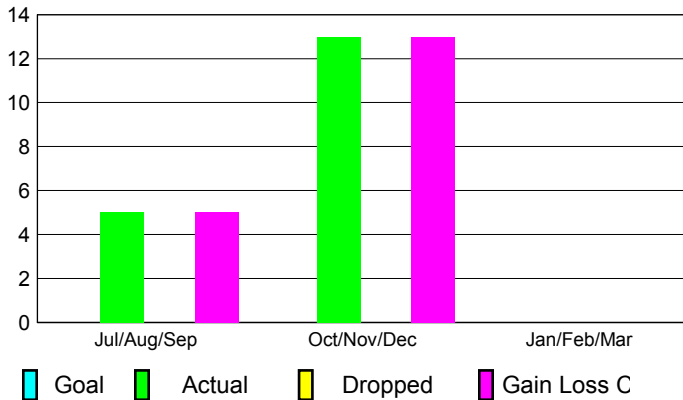

2012-2013 GMT Reports for District (or Undistricted) **District 381**

GMT: PAUL CHOR HO FAN

Location: CHINA

GMT CA: 5

CLUBS

Club Results
2012-2013

Clubs
2011-2012

Month	New Club Goal	Actual New Clubs	Actual Dropped Clubs	Gain/Loss of Clubs	Gain/Loss of Clubs
Jul/Aug/Sep		5	0	5	6
Oct/Nov/Dec		13	0	13	4
Jan/Feb/Mar					7
Totals		18	0	18	17

Club Results 2012-2013

Goal, New, Dropped, Gain/Loss

Comparison of Club Gain/Loss

Current Year Compared to the Previous Year

YTD Status Quo Clubs 2012-2013

Status Quo Clubs Compared to Status Quo Members

MEMBERSHIP