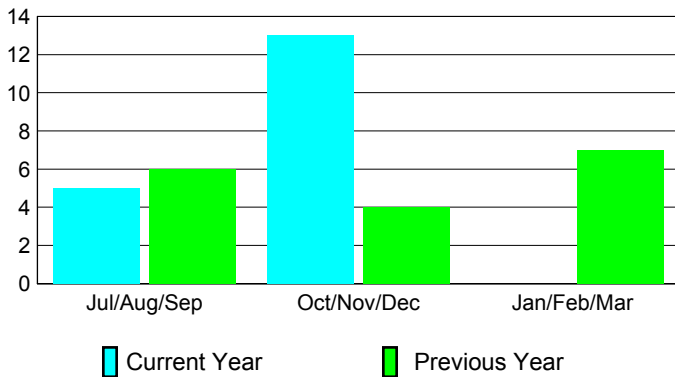

2012-2013 GMT Reports for District (or Undistricted) **District 381**

GMT: PAUL CHOR HO FAN

Location: CHINA

GMT CA: 5

CLUBS

Club Results
2012-2013

Clubs
2011-2012

Month	New Club Goal	Actual New Clubs	Actual Dropped Clubs	Gain/Loss of Clubs	Gain/Loss of Clubs
Jul/Aug/Sep		5	0	5	6
Oct/Nov/Dec		13	0	13	4
Jan/Feb/Mar					7
Totals		18	0	18	17

Club Results 2012-2013

Goal, New, Dropped, Gain/Loss

Comparison of Club Gain/Loss

Current Year Compared to the Previous Year

YTD Status Quo Clubs 2012-2013

Status Quo Clubs Compared to Status Quo Members

MEMBERSHIP