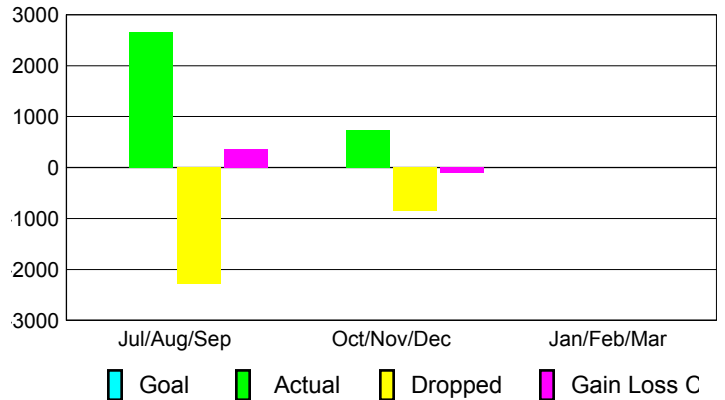

Membership Results 2012-2013

Goal, New, Dropped, Gain/Loss

Comparison of Membership Gain/Loss

Current Year Compared to the Previous Year